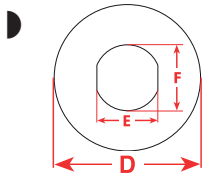

Ribbon to be used

Order Ref.	Description	Colour	Order Ref.	Description	Colour
055726	R-4400B 60 mm x 300 m /O	Blue	035264	R-4407W 110 mm x 300 m /O	Black
055730	R-4400G 60 mm x 300 m /O	Green	055752	R-6000 60 mm x 300 m /O	White
055728	R-4400R 60 mm x 300 m /O	Red	055753	R-6002 83 mm x 300 m /O	White
055727	R-4402B 83 mm x 300 m /O	Blue	055265	R-6004 130 mm x 300 m /O	White
055729	R-4402G 83 mm x 300 m /O	Green	055754	R-6006 40 mm x 300 m /O	White
055731	R-4402R 83 mm x 300 m /O	Red	013915	R-6007 110 mm x 300 m /O	White
035266	R-4402W 83 mm x 300 m /O	White	055264	R-6008 174 mm x 300 m /O	White
035260	R-4404W 130 mm x 300 m /O	White			

On request EPREP labels are also available on sheets from 400 mm up to 1000 mm.