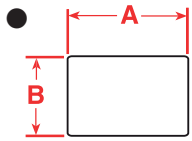

Ribbon to be used

Order Ref.	Description	Colour	Order Ref.	Description	Colour
055726	R-4400B 60 mm x 300 m /O	Blue	035264	R-4407W 110 mm x 300 m /O	Black
055730	R-4400G 60 mm x 300 m /O	Green	055752	R-6000 60 mm x 300 m /O	White
055728	R-4400R 60 mm x 300 m /O	Red	055753	R-6002 83 mm x 300 m /O	White
055727	R-4402B 83 mm x 300 m /O	Blue	055265	R-6004 130 mm x 300 m /O	White
055729	R-4402G 83 mm x 300 m /O	Green	055754	R-6006 40 mm x 300 m /O	White
055731	R-4402R 83 mm x 300 m /O	Red	013915	R-6007 110 mm x 300 m /O	White
035266	R-4402W 83 mm x 300 m /O	White	055264	R-6008 174 mm x 300 m /O	White
035260	R-4404W 130 mm x 300 m /O	White			

On request EPREP labels are also available on sheets from 400 mm up to 1000 mm.