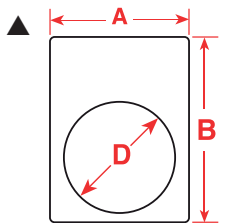

Ribbon to be used

Order Ref.	Description	Colour	Order Ref.	Description	Colour
055726	R-4400B 60 mm x 300 m /O	Blue	035264	R-4407W 110 mm x 300 m /O	Black
055730	R-4400G 60 mm x 300 m /O	Green	055752	R-6000 60 mm x 300 m /O	White
055728	R-4400R 60 mm x 300 m /O	Red	055753	R-6002 83 mm x 300 m /O	White
055727	R-4402B 83 mm x 300 m /O	Blue	055265	R-6004 130 mm x 300 m /O	White
055729	R-4402G 83 mm x 300 m /O	Green	055754	R-6006 40 mm x 300 m /O	White
055731	R-4402R 83 mm x 300 m /O	Red	013915	R-6007 110 mm x 300 m /O	White
035266	R-4402W 83 mm x 300 m /O	White	055264	R-6008 174 mm x 300 m /O	White
035260	R-4404W 130 mm x 300 m /O	White			

On request EPREP labels are also available on sheets from 400 mm up to 1000 mm.